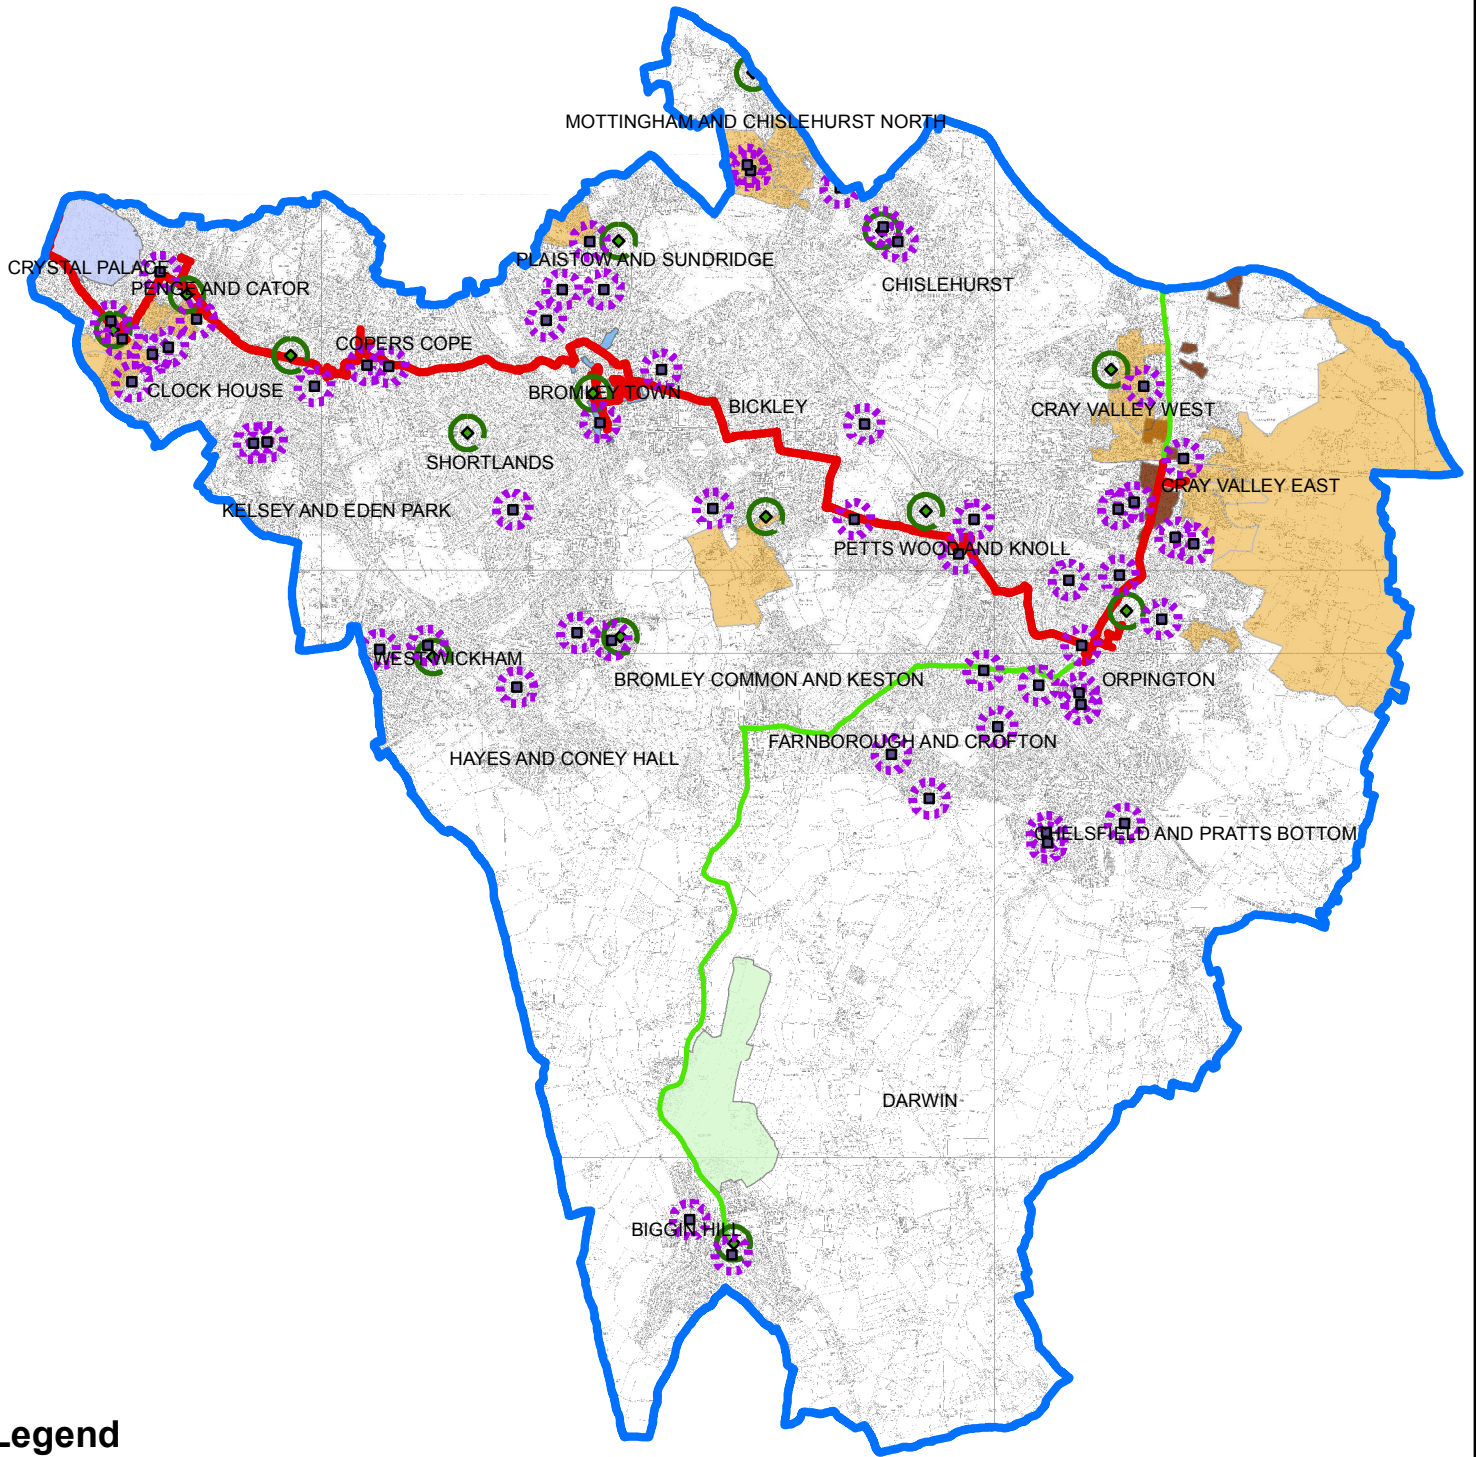

Map 1

Map 2

Map 3

Legend

- GP surgeries
- GP 200m radius
- ◆ Libraries
- Libraries 200m radius
- Existing fibre line
- Proposed fibre connection to Biggin Hill
- Proposed fibre connection to St Mary Cray
- Regeneration Areas 20% most deprived (London Plan)
- Strategic Industrial Locations
- Crystal Palace - SOLDC
- Biggin Hill - SOLDC
- BTC Opportunity Area