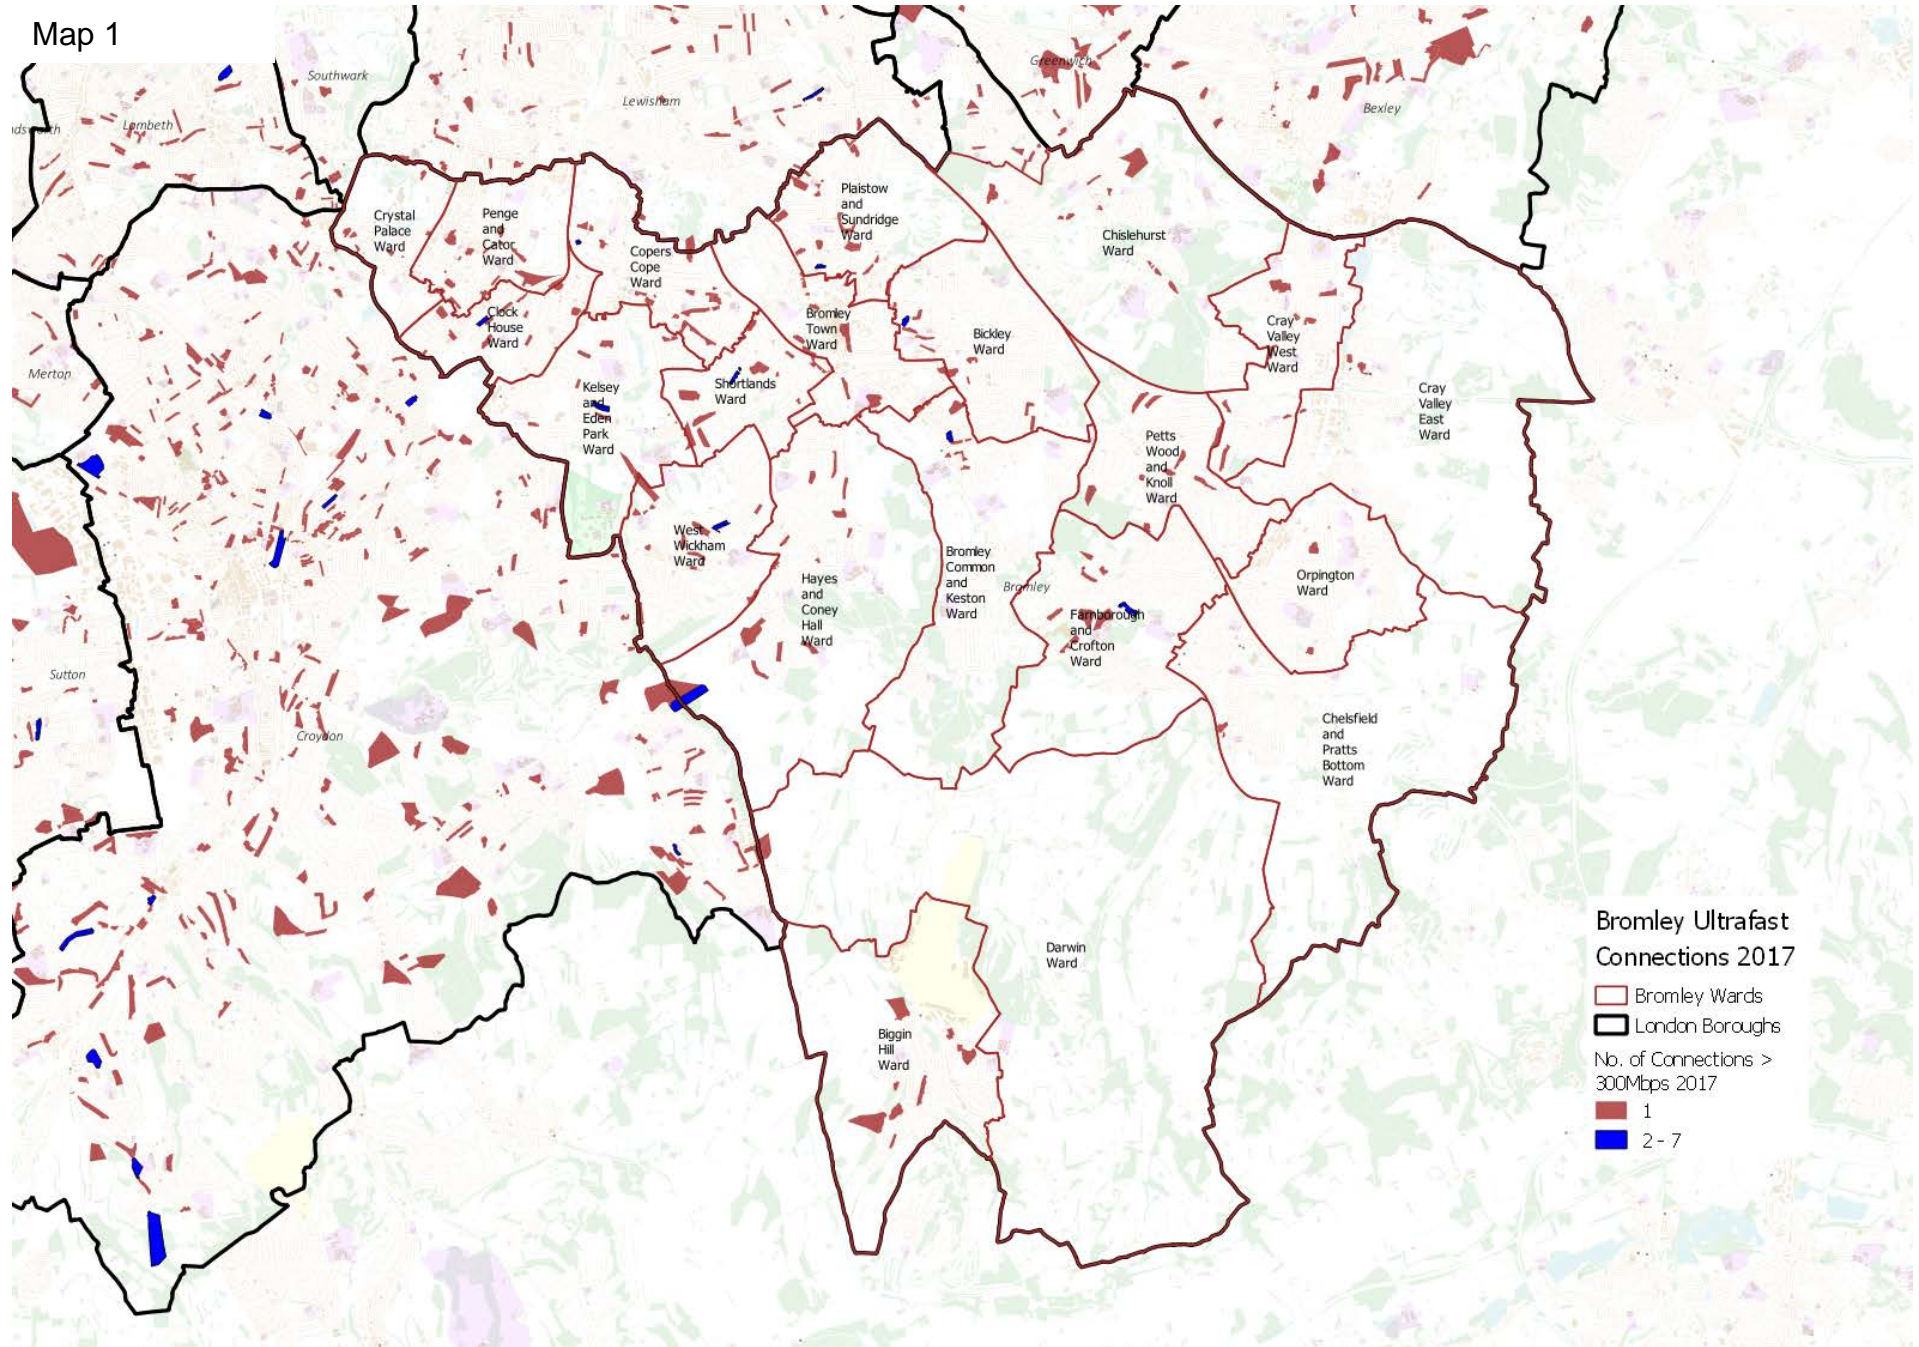

Map 1

Map 2

Map 3

Legend

- GP surgeries
- GP 200m radius
- ◆ Libraries
- Libraries 200m radius
- Existing fibre line
- Proposed fibre connection to Biggin Hill
- Proposed fibre connection to St Mary Cray
- Regeneration Areas 20% most deprived (London Plan)
- Strategic Industrial Locations
- Crystal Palace - SOLDC
- Biggin Hill - SOLDC
- BTC Opportunity Area