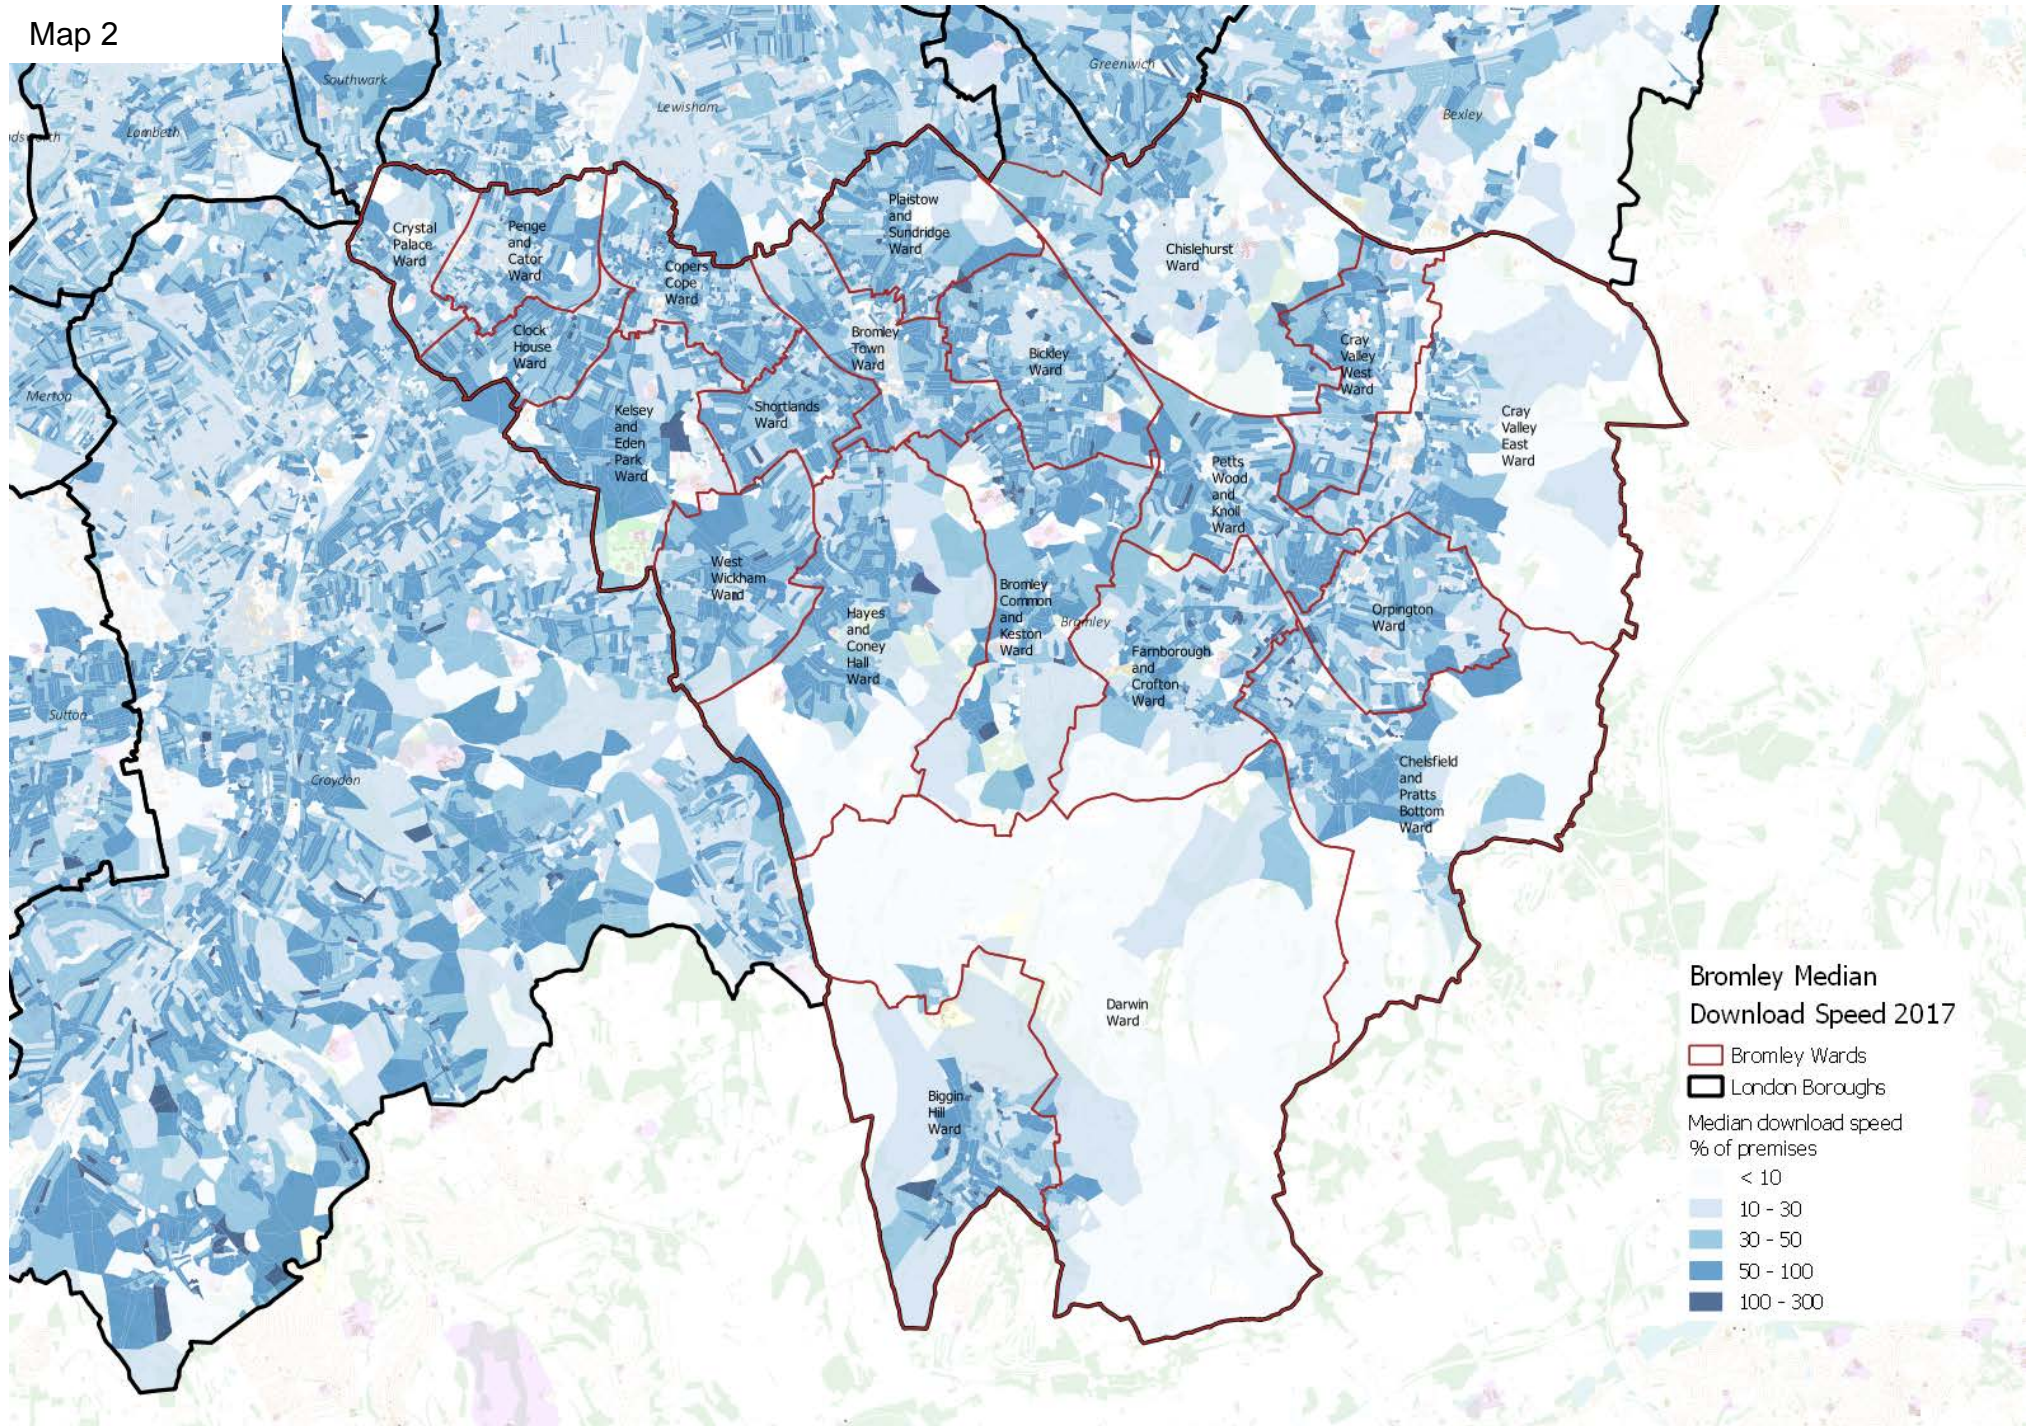

Map 1

Map 2

Map 3

Legend

- GP surgeries
- GP 200m radius
- ◆ Libraries
- Libraries 200m radius
- Existing fibre line
- Proposed fibre connection to Biggin Hill
- Proposed fibre connection to St Mary Cray
- Regeneration Areas 20% most deprived (London Plan)
- Strategic Industrial Locations
- Crystal Palace - SOLDC
- Biggin Hill - SOLDC
- BTC Opportunity Area